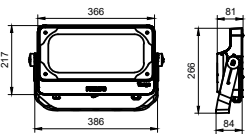

Versions

BVP49X

BVP431

BVP432

Tango G4 LED Flood

Dimensional drawing

General Information

CE mark	CE mark
Driver included	Yes