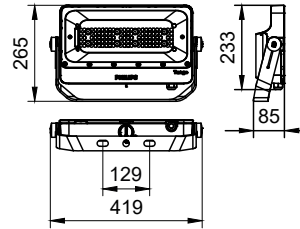

Versions

BVP49X

BVP431

BVP432

Tango G4 LED Flood

Dimensional drawing

General Information

CE mark	CE mark
Driver included	Yes