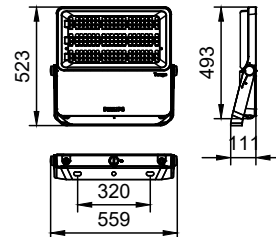

Versions

BVP49X

BVP431

BVP432

Tango G4 LED Flood

Dimensional drawing

General Information

CE mark	CE mark
Driver included	Yes