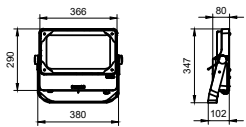

Versions

BVP49X

BVP431

BVP432

Tango G4 LED Flood

Dimensional drawing

General Information

CE mark	CE mark
Driver included	Yes