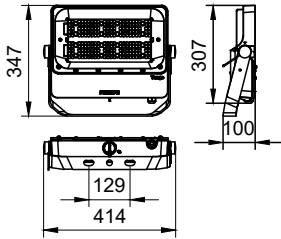

Versions

BVP49X

BVP431

BVP432

Tango G4 LED Flood

Dimensional drawing

General Information

CE mark	CE mark
Driver included	Yes