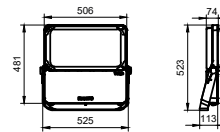

Versions

BVP49X

BVP431

BVP432

Tango G4 LED Flood

Dimensional drawing

General Information

CE mark	CE mark
Driver included	Yes